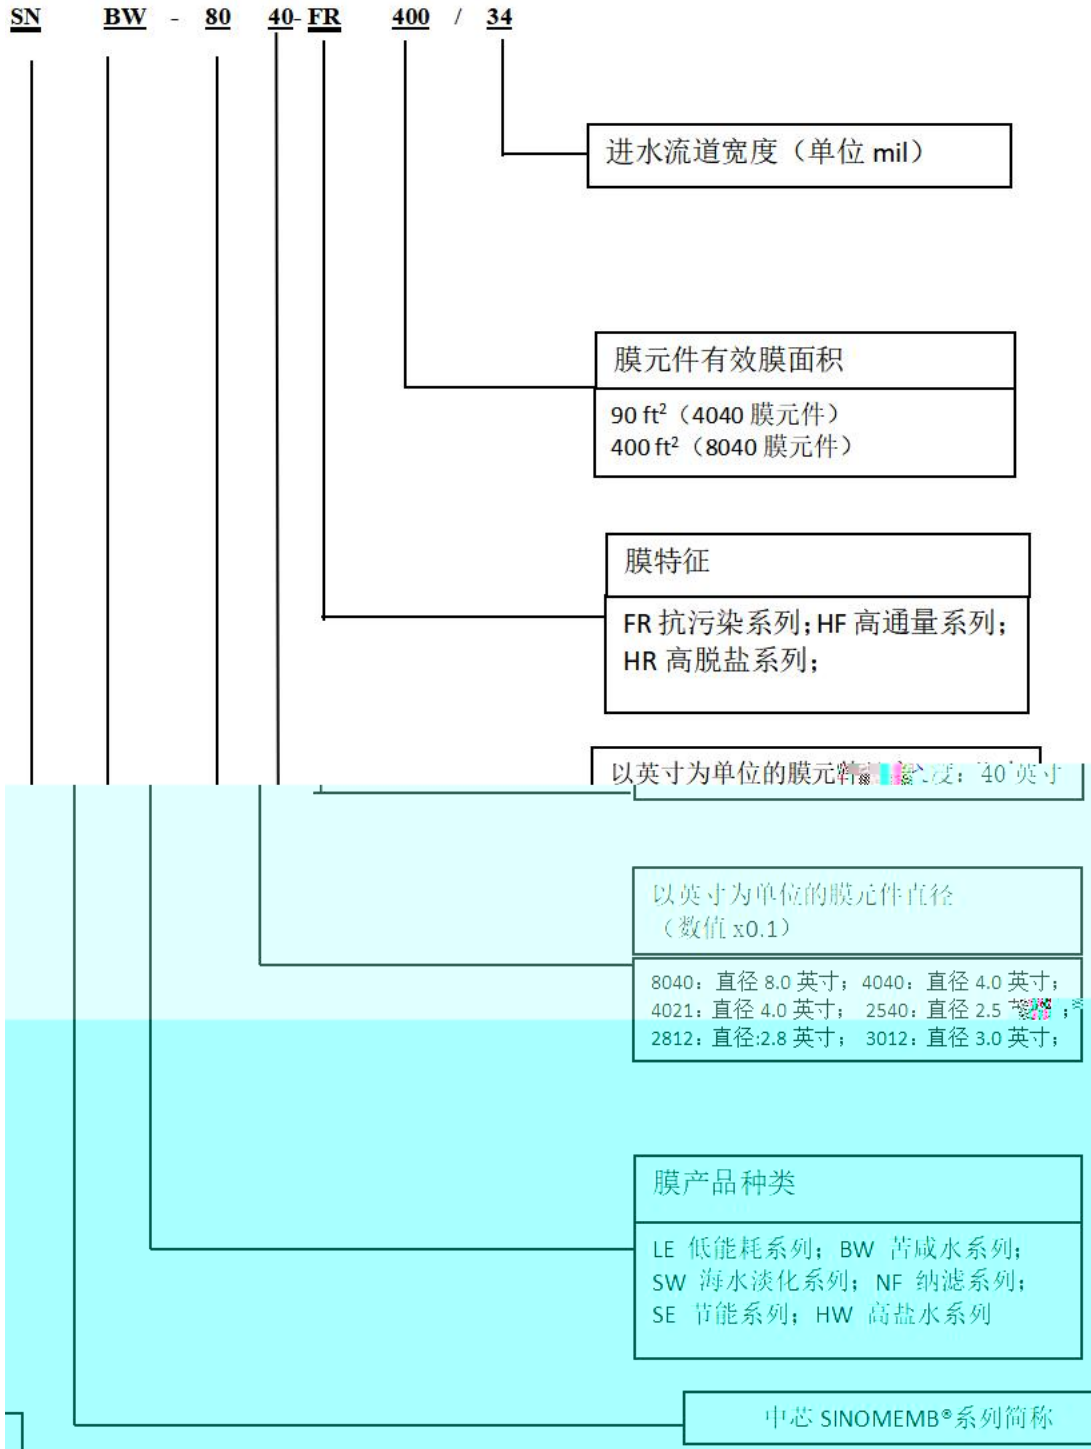

VI. SINOMEMB®

SNBW-8040-FR400/34